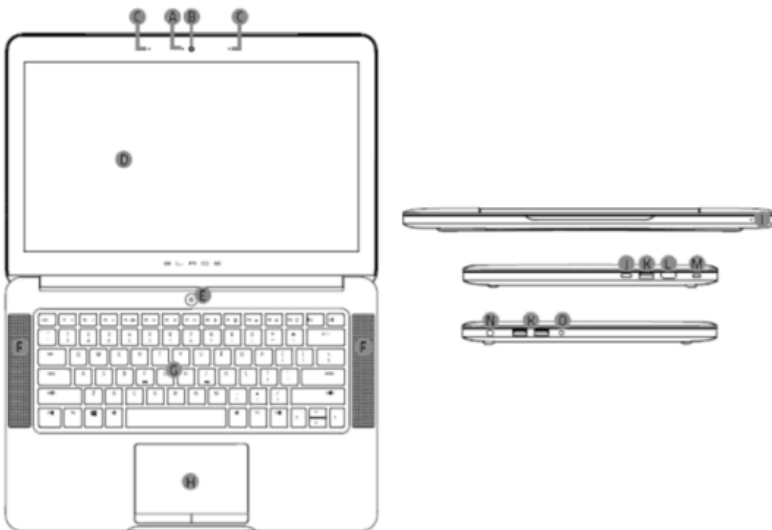

Razer Blade 14" Intel 6700HQ (2016) | RZ09-01952 Support & FAQs

Updated: 04-Dec-2023 | Article ID: 3699

SPECIFICATIONS

The Razer Blade 14" - Intel 6700HQ - GTX1060 (2016) | RZ09-01952 strikes the perfect balance between power and portability. The Blade 14" is now faster, smoother and lets you experience more detailed gameplay with the powerful performance of the NVIDIA GeForce GTX 1060 graphics, two great display options, Full HD or QHD+, and VR headset compatibility. With this device, you get the best performance with the 6th gen Intel Core i7 quad-core processor, 16GB of dual-channel memory, and PCIe-based SSD storage up to 1TB – all packed into a thin and light aluminum chassis.

Device Layout

- A. Webcam indicator light
- B. 2.0 MP webcam
- C. Array microphone

- I. Front LED power indicator
- J. Thunderbolt™ 3 port (USB-C™)
- K. 3x USB 3.0 ports

- D. 14" Full HD IPS display
- E. Power button
- F. Stereo speakers incorporating Dolby® Digital Plus Home Theater Edition
- G. Razer Chroma™ backlighting keyboard
- H. Multi-touch trackpad
- L. HDMI 2.0 port
- M. Kensington security slot
- N. Power port
- O. 3.5mm combo port

1TB SSD

Category	Specification
Model Name	Blade 14" (2016) - Intel 7600HQ - GTX1060
Display	14.0 in IGZO QHD+, 16:9 Ratio, 3200x1800, with LED backlight, with capacitive multi-touch
Graphics	NVIDIA® GeForce® GTX 1060 (6GB GDDR5 VRAM)
Processor	Intel® Core™ i7-6700HQ Quand-Core processor with Hyper Threading 2.6/3.5 GHz (Base/Turbo)
Chipset	Mobile Intel® PCHM 100-series chipset, HM 170
Memory	16GB dual-channel onboard memory (DDR4, 2133 MHz)
Operating System	Windows 10 (64-Bit)
Storage	256GB SSD (PCIe M.2)
Communication	Killer™ Wireless-AC 1535 (802.11a/b/g/n/ac + Bluetooth® 4.1)
Input & Output	Built-in webcam (2.0 MP)
	Anti-ghosting keyboard with Chroma backlighting
	Thunderbolt™ 3 (USB-C™)
	USB 3.0 port x3 (USB-C™)
	HDMI 2.0 video and audio output
	3.5mm headphone/microphone combo port