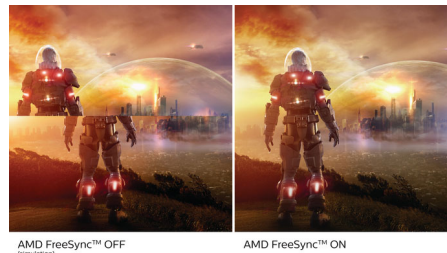

Ultra-smooth gaming

Gaming shouldn't be a choice between choppy gameplay or broken frames. With the new Philips monitor it doesn't have to be. Get fluid, artefact-free performance at virtually any frame rate with AMD FreeSync™ technology, smooth, quick refresh and ultra-fast response time.

Built-in stereo speakers

A pair of high-quality stereo speakers built into a display device. They may be visible front firing, or invisible down firing, top firing, rear firing etc. depending on model and design.