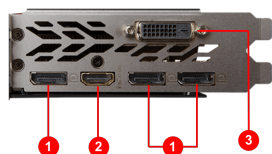

## SPECIFICATIONS

<b>Memory</b>	6GB GDDR5 (192-bit)
<b>Graphics Engine</b>	NVIDIA GeForce® GTX 1060
<b>Bus Standard</b>	PCI Express x16 3.0
<b>Memory Interface</b>	192-bit
<b>Core Clock Speed(MHz)</b>	1809 MHz / 1594 MHz (OC Mode) 1784 MHz / 1569 MHz (Gaming Mode) 1708 MHz / 1506 MHz (Silent Mode)
<b>Memory Clock Speed(MHz)</b>	8108 MHz (OC Mode) 8008 MHz (Gaming Mode) 8008 MHz (Silent Mode)
<b>Maximum Displays</b>	4
<b>Power consumption (W)</b>	120
<b>Recommended Power Supply (W)</b>	400
<b>Output</b>	DisplayPort x 3 (Version 1.4) / HDMI (Version 2.0) / DL-DVI-D
<b>HDCP Support</b>	2.2
<b>Virtual Reality Ready</b>	Y
<b>Digital Maximum Resolution</b>	7680 x 4320
<b>Power Connectors</b>	8-pin x 1
<b>DirectX Version Support</b>	12
<b>OpenGL Version Support</b>	4.5
<b>Card Dimension(mm)</b>	277 x 140 x 39 mm
<b>Weight</b>	1017

## CONNECTIONS

1. DisplayPort
2. HDMI
3. DVI-D