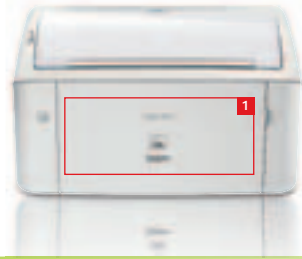

- 1 150-sheet multi-purpose tray
- 2 Cartridge 712 - Black

Specifications

PRINTER ENGINE Print speed Printing method Print quality Print resolution Warm-up time First Page Out Time Duty cycle Print margins	14 ppm mono (A4)¹ Monochrome laser beam printing Up to 2400 x 600 dpi with Automatic Image Refinement Up to 600 x 600 dpi 0 seconds from Standby Approx. 10 seconds or less from power on Approx. 8.5 seconds or less Max 5,000 pages per month 5 mm-top, bottom, left and right	Noise level Dimensions (W x D x H) Weight Operating environment Control panel	Sound power²: Active: 6.46 B or less Standby: Inaudible Sound pressure²: Active: 50 dB(A) or less Standby: Inaudible 372 mm x 250 mm x 197 mm Approx. 5.94 kg Temperature: 7.5 to 32.5°C (45.5 to 90.5°F) Humidity: 10 to 80% RH (no condensation) 2 LED indicators, 1 operation key
MEDIA HANDLING Paper input (Standard) Paper output Media types Media sizes Media weights	150-sheet multi-purpose tray 1-sheet manual feed slot 100-sheet face down Plain paper, Heavy paper, Transparency, Label, Index card, Envelope Multi-purpose tray: A4, B5, A5, Legal, Letter, Executive, 16K, Envelope DL, Envelope COM10, Envelope C5, Envelope Monarch, Custom sizes: 76.2 to 215.9 mm wide and 127.0 to 355.6 mm long Manual feed slot: A4, B5, A5, Legal, Letter, Executive, 16K, Envelope DL, Envelope COM10, Envelope C5, Envelope Monarch, Custom sizes: 76.2 to 215.9 mm wide and 127.0 to 355.6 mm long, Index card: 76.2 x 127.0mm Multi-purpose tray: 64 to 163 g/m² Manual feed slot: 64 to 163 g/m²	CONTROLLER Memory Printer languages Interface and connectivity Operating systems compatibility	2 MB Canon Advanced Printing Technology (CAPT) USB 2.0 Hi-Speed Windows 2000/ Server 2003/ XP/ Vista Mac OS X Version 10.3.9-10.5.x^{3,4} Linux^{3,4}
GENERAL FEATURES Power requirements Power consumption	AC 220-240V (±10%), 50/60Hz (±2Hz) Maximum: Approx. 880 W or less Active: Average approx. 280 W or less Standby: Average approx. 2 W or less Typical Electricity Consumption (TEC): 0.536 kWh/week	CONSUMABLES All-in-One cartridges	Standard: Cartridge 712 (1,500 pages⁵)⁶

All specifications subject to change without notice

¹ The print speed may drop depending on the printer driver settings, paper size, paper type and number of pages printed

² Declared noise emission in accordance with ISO 9296

³ Web distribution only

⁴ English driver only

⁵ Based on ISO/IEC 19752 standard

you can
Canon

Office Technology Irl. Ltd.,
Unit G9 Riverview Business Park,
Nangor Road,
Dublin 12.
Tel: 01 460 44 44
Fax: 01 460 33 33
Email: info@officetechnology.ie
Website: www.officetechnology.ie